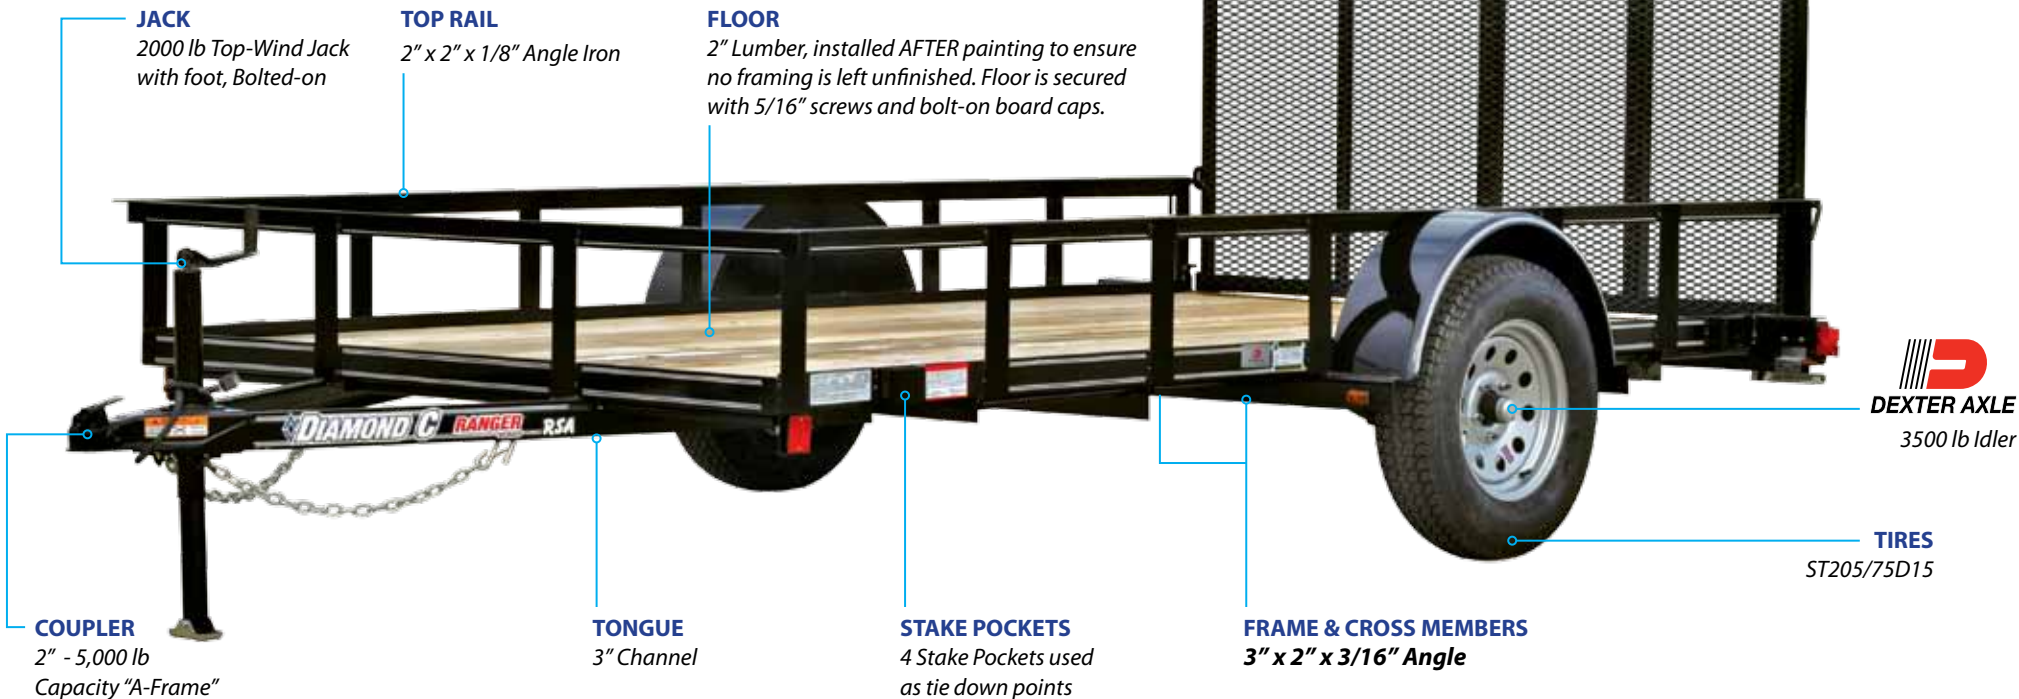

RANGER RSA | Single Axle Utility

Shown with Optional 48" Ramp Gate

GVWR: 2,990 lbs
BED LENGTHS: 8'-14'
BED WIDTH: 60", 77" or 83"

GATE OPTION

Optional 48" Straight Ramp Gate Option folds flat on the trailer floor for storage

2-3/8" PIPE TOP RAIL OPTION

Diamond C uses road-tested DuPont polyurethanes that provide the trailers with a long-lasting, rugged, and beautiful finish.

Specifications, standard features, options, components, and colors are subject to change without notice. Some features may be subject availability, delays, or discontinuance.